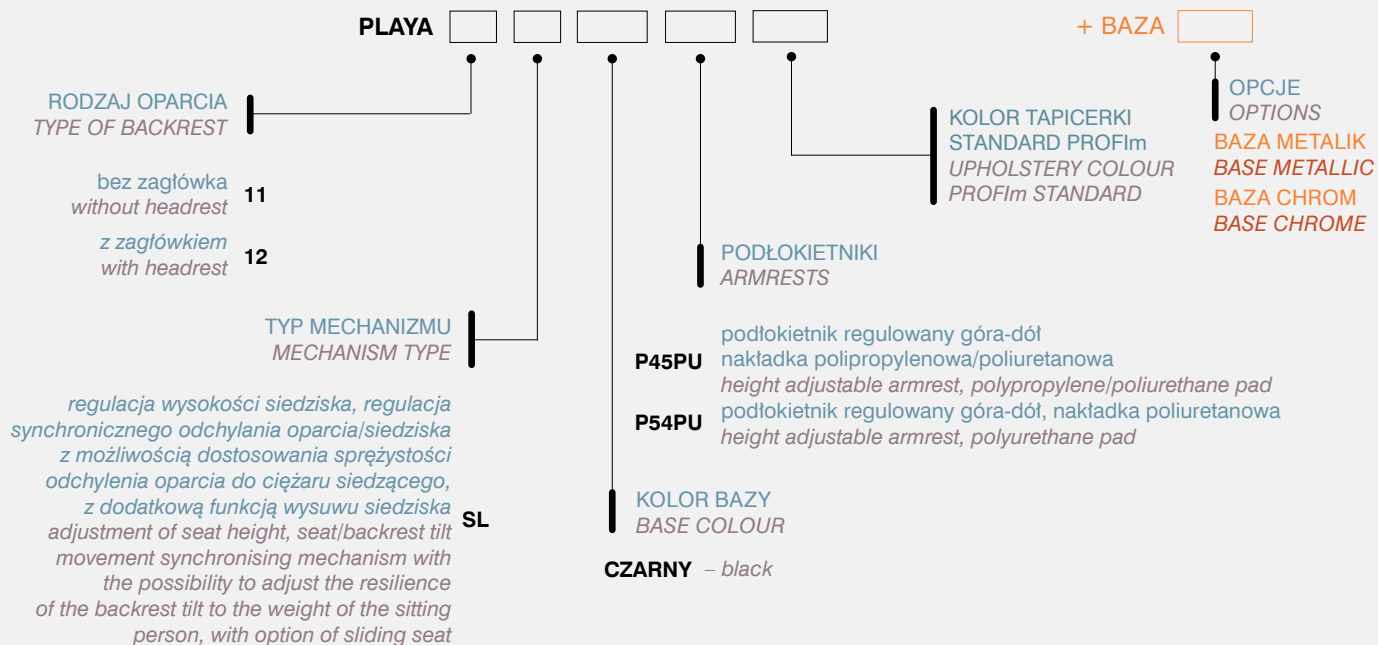

PRZY ZAMÓWIENIU PROSIMY STOSOWAĆ SYMBOLE WEDŁUG KODU:
PLEASE USE CODES AT ORDER: