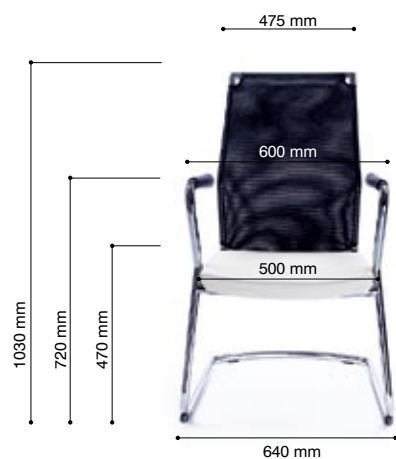

PERFO III 213VN

14,5 kg
brutto