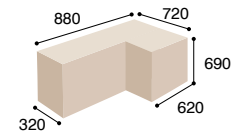

Minimum dimension measured according to scheme: seat and armrest - minimum position.

Maximum dimension measured according to scheme: seat and armrest - maximum position.

PERFO III 11S

21,5 kg
brutto

PERFO III 213S

21,0 kg
brutto

PERFO III 213VN

14,5 kg
brutto

PLAYA

PLAYA 12SL

24,0 kg
brutto

PLAYA 11SL

22,2 kg
brutto