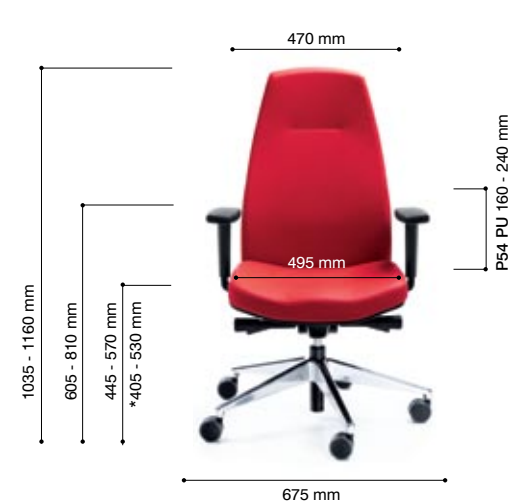

Total height

Minimum dimension measured according to scheme: seat and backrest - minimum position.

Maximum dimension measured according to scheme: seat and backrest - maximum position.

Height of armrests measured from floor

Minimum dimension measured according to scheme: seat and armrest - minimum position.

Maximum dimension measured according to scheme: seat and armrest - maximum position.

PERFO III 11S

21,5 kg
brutto

PERFO III 213S

21,0 kg
brutto

PERFO III 213VN

14,5 kg
brutto

PLAYA

PLAYA 12SL

24,0 kg
brutto

PLAYA 11SL

22,2 kg
brutto