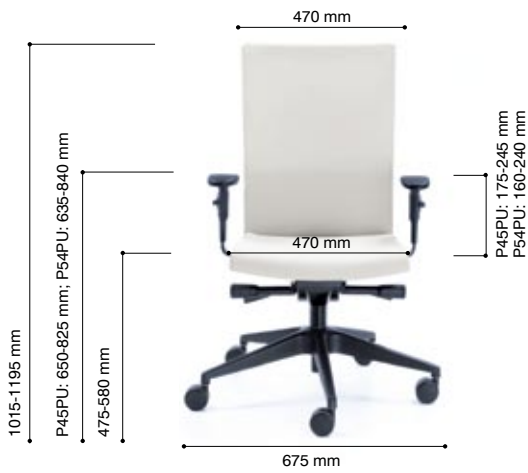

Total height

Minimum dimension measured according to scheme: seat and backrest - minimum position.

Maximum dimension measured according to scheme: seat and backrest - maximum position.

Height of armrests measured from floor

Minimum dimension measured according to scheme: seat and armrest - minimum position.

Maximum dimension measured according to scheme: seat and armrest - maximum position.

PERFO III 11S

21,5 kg
brutto

PERFO III 213S

21,0 kg
brutto

PERFO III 213VN

14,5 kg
brutto

PLAYA

PLAYA 12SL

24,0 kg
brutto

PLAYA 11SL

22,2 kg
brutto