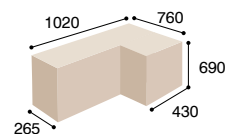

Wysokość podłokietników mierzona od podłoża

Wartość minimum mierzona wg schematu: siedzisko i podłokietnik - pozycja minimum.

Wartość maksimum mierzona wg schematu: siedzisko i podłokietnik - pozycja maksimum.

Total height

Minimum dimension measured according to scheme: seat and backrest - minimum position.

Maximum dimension measured according to scheme: seat and backrest - maximum position.

Height of armrests measured from floor

Minimum dimension measured according to scheme: seat and armrest - minimum position.

Maximum dimension measured according to scheme: seat and armrest - maximum position.

PERFO III 11S

21,5 kg
brutto

PERFO III 213S