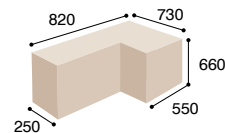

Total height

Minimum dimension measured according to scheme: seat and backrest - minimum position.

Maximum dimension measured according to scheme: seat and backrest - maximum position.

Height of armrests measured from floor

Minimum dimension measured according to scheme: seat and armrest - minimum position.

Maximum dimension measured according to scheme: seat and armrest - maximum position.

PERFO III 11S

21,5 kg
brutto

PERFO III 213S

21,0 kg
brutto

PERFO III 213VN

14,5 kg
brutto

PLAYA

PLAYA 12SL

24,0 kg
brutto

PLAYA 11SL

22,2 kg
brutto