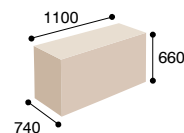

Total height

Minimum dimension measured according to scheme: seat and backrest - minimum position.

Maximum dimension measured according to scheme: seat and backrest - maximum position.

Height of armrests measured from floor

Minimum dimension measured according to scheme: seat and armrest - minimum position.

Maximum dimension measured according to scheme: seat and armrest - maximum position.

PERFO III 11S

21,5 kg
brutto

PERFO III 213S

21,0 kg
brutto

PERFO III 213VN

14,5 kg
brutto

PLAYA

PLAYA 12SL

24,0 kg
brutto

PLAYA 11SL

22,2 kg
brutto