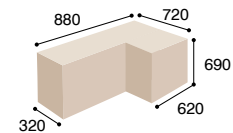

Minimum dimension measured according to scheme: seat and armrest - minimum position.

Maximum dimension measured according to scheme: seat and armrest - maximum position.

PERFO III 11S

21,5 kg
brutto

PERFO III 213S

21,0 kg
brutto

PERFO III 213VN

14,5 kg
brutto

PLAYA

PLAYA 12SL

24,0 kg
brutto

PLAYA 11SL

22,2 kg
brutto